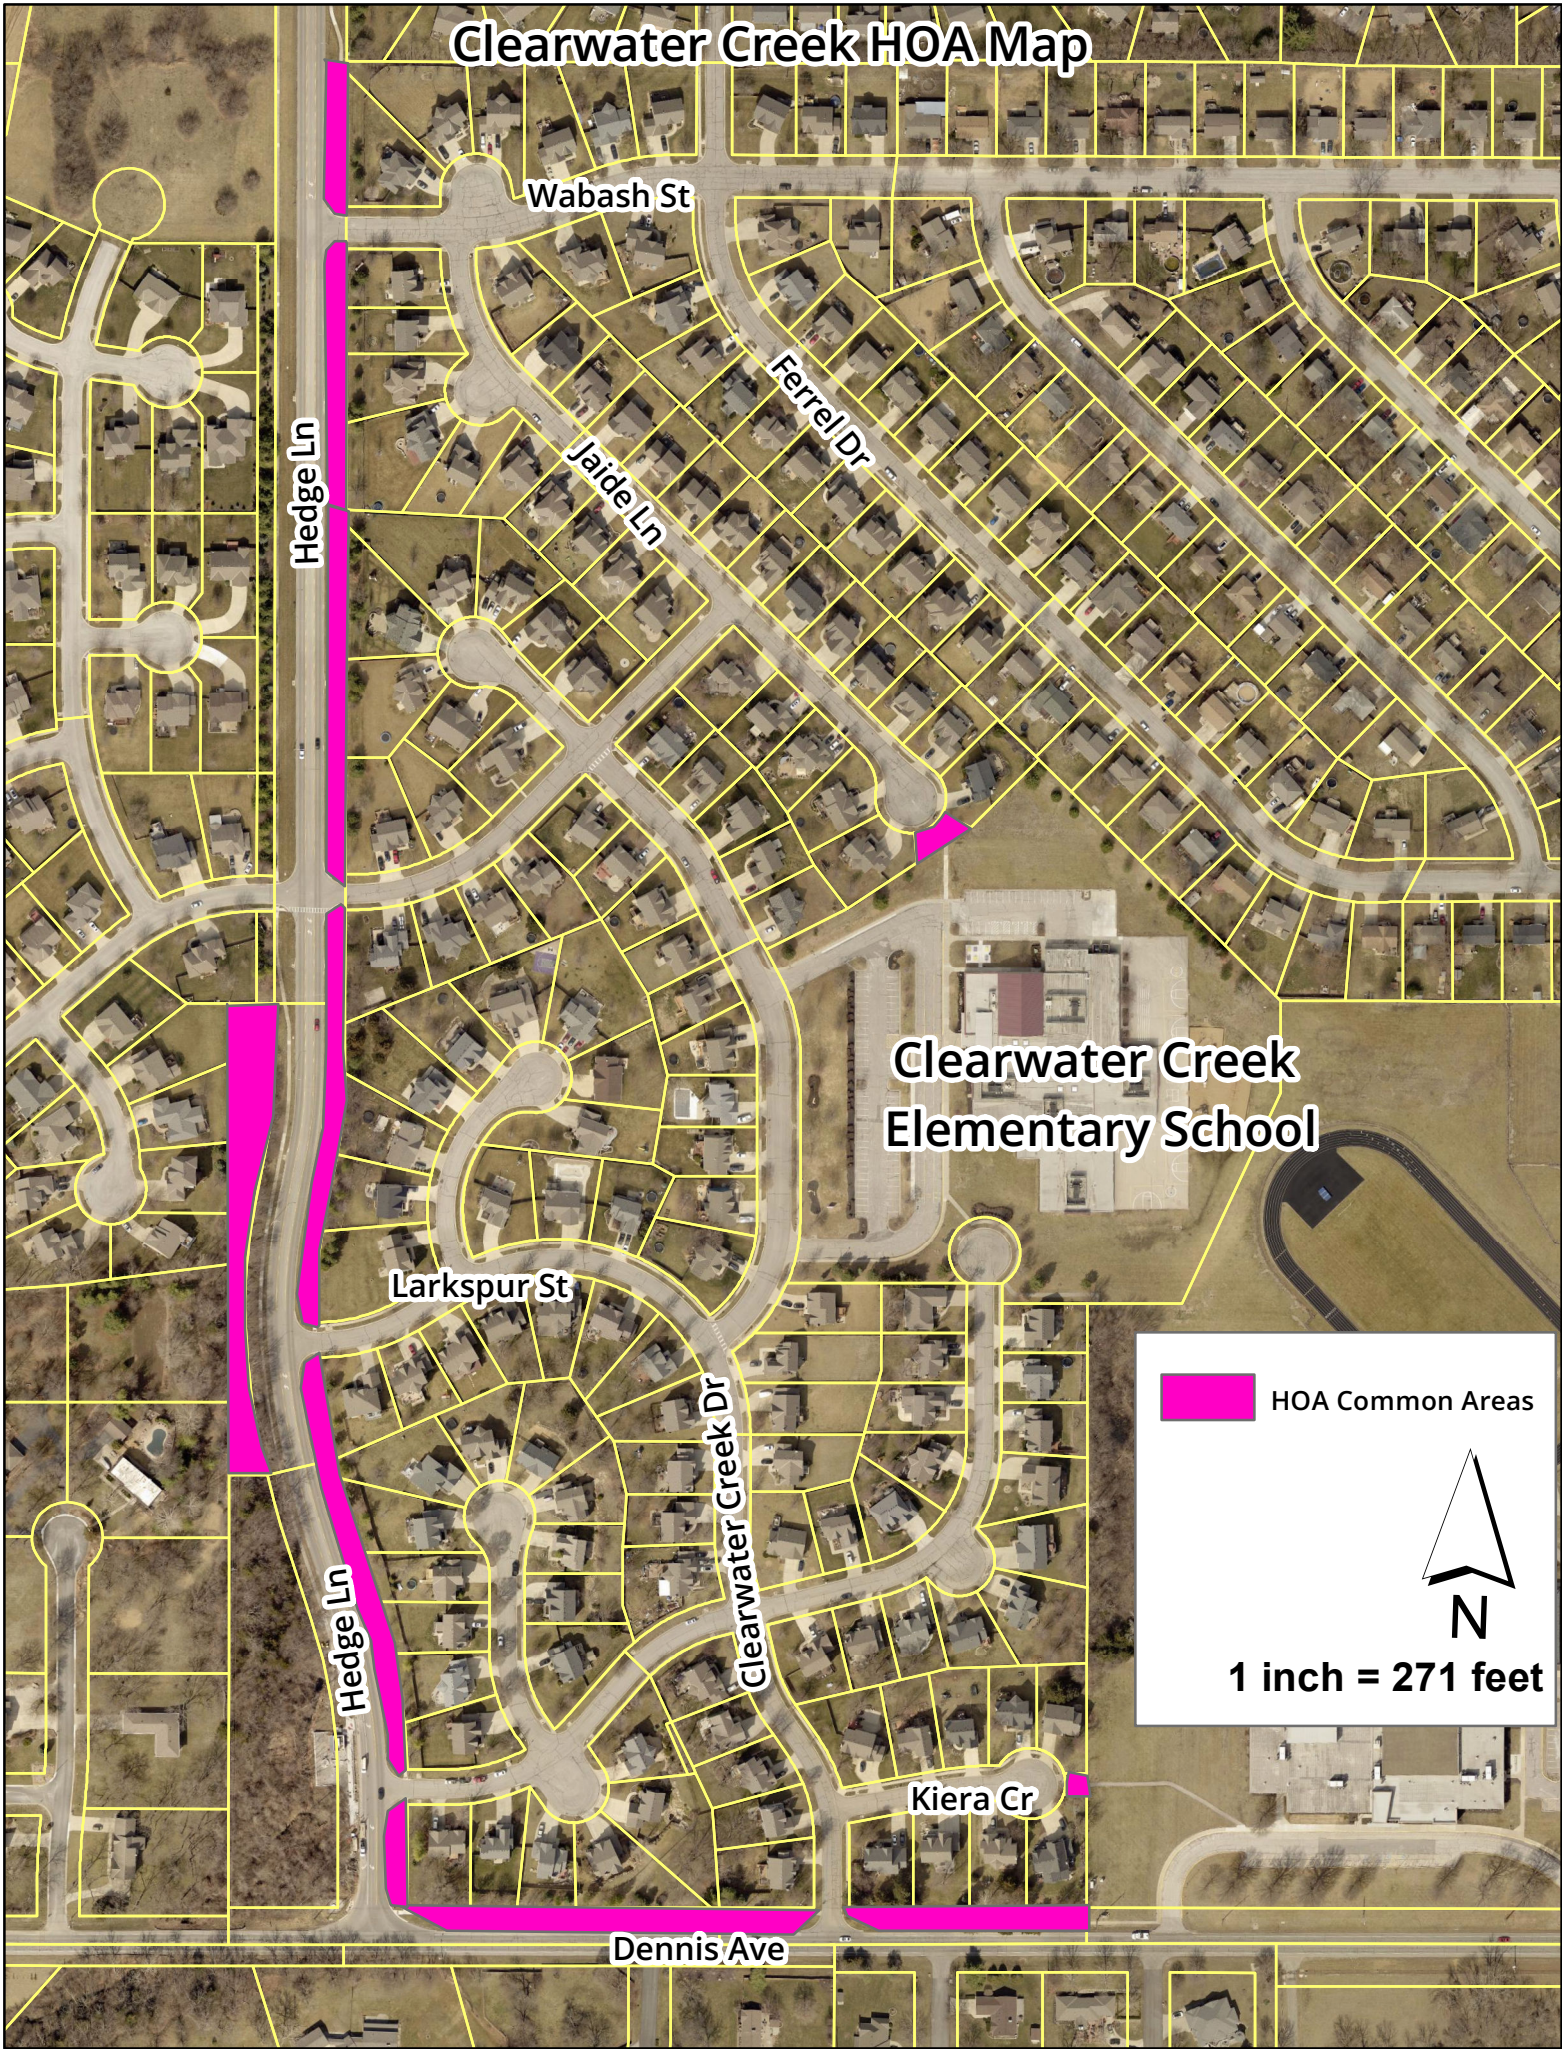

Clearwater Creek HOA Map

Wabash St

Hedge Ln

Jaide Ln

Ferrel Dr

Clearwater Creek Elementary School

Larkspur St

Hedge Ln

Clearwater Creek Dr

Kiera Cr

Dennis Ave

 HOA Common Areas

1 inch = 271 feet